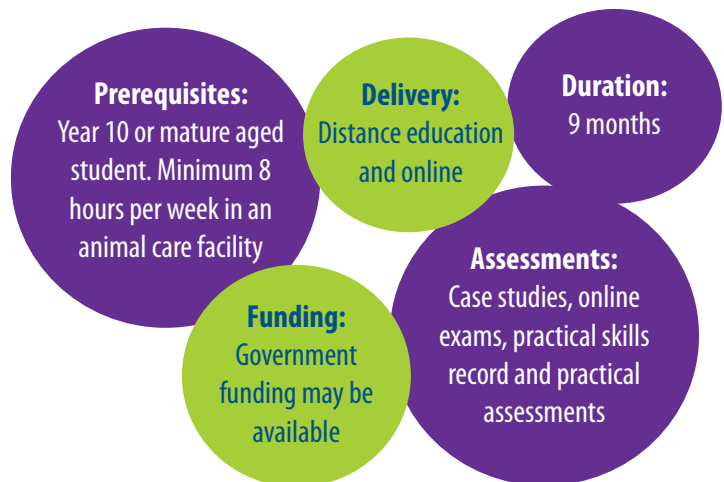

ACM20117
**Certificate II in
Animal Studies**

(Companion Animal Industries)

Want to get your animal care career started?

ACM20117 Certificate II in Animal Studies is the best choice for those who are employed or seeking paid employment in a companion animal organisation. This can include kennels, catteries, pet shops and other areas of the animal care industry. This course will allow you to gain a range of basic animal care skills tailored for work in the companion animal industries.

A number of the units within this qualification can be used towards higher level qualifications in the Animal Care and Management Training Package (ACM).

Core Units Cover:

- ACMWS201 Participate in workplace health and safety processes
- ACMGAS201 Work in the animal care industry
- ACMGAS202 Participate in workplace communications
- ACMGAS203 Complete animal care hygiene routines
- ACMGAS204 Feed and water animals
- ACMGAS205 Assist in health care of animals
- ACMGAS206 Provide basic first aid for animals
- ACMSUS201 Participate in environmentally sustainable work practices

Choose from electives that cover:

- Basic care of birds, dogs, cats, rodents and fish
- Providing information on companion animals

Scan here to read more about this course:

P: 07 3621 6005
E: aircenquiries@provet.com.au
W: www.provetlearning.com.au
www.facebook.com/ProvetAIRC